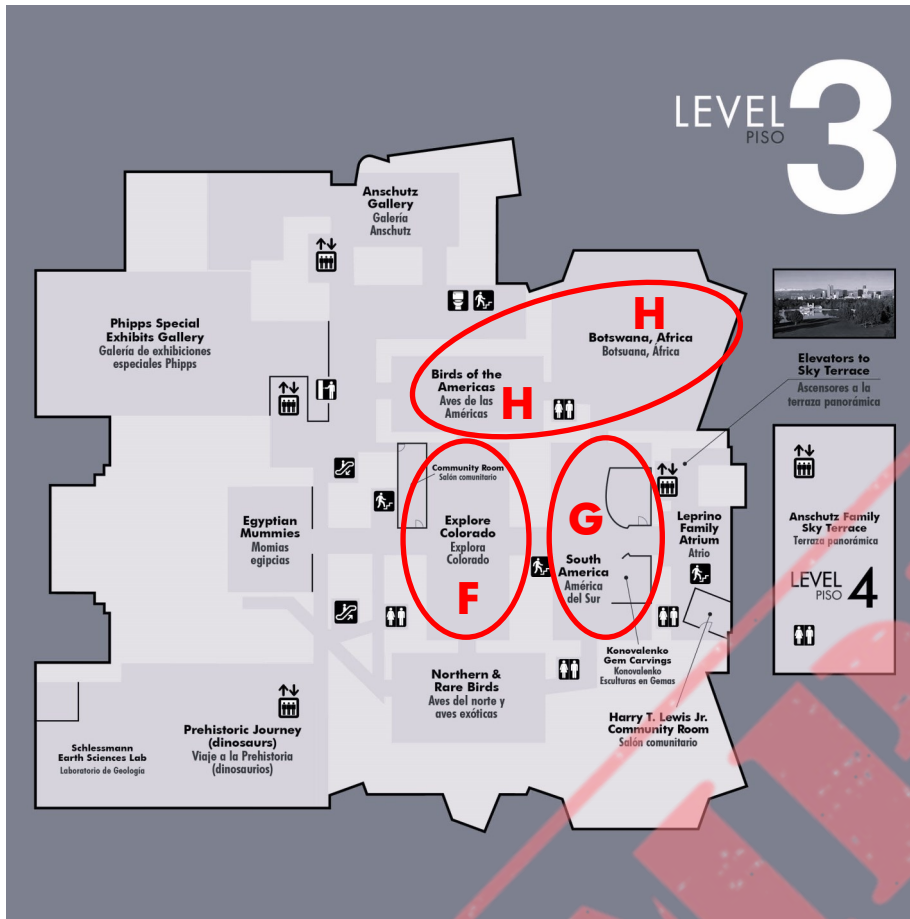

Snack

T-Rex Deli – Meet at T.Rex Deli Seating Area

Chocolate chip cookie, milk, apple (one of each per camper)

10:50 p.m.

Night Orientation – Meet in South Atrium

11:00 p.m.

Get ready for bed

11:30 p.m.

LIGHTS OUT

Evening Maps

Level 1

Logistics:

- A. Arrival/Check-in & Departure/Check-out**
- B. Snack & Breakfast**
- C. Orientations**

Evening Activity Schedule p.5

Activities:

- #1. Gates Planetarium/Space Odyssey**
- #2. Unearth Colorado**
Exploration Studio 102
- #3. Unearth Colorado**
Exploration Studio 103
- #4. Art Station Titan**
Ricketson Auditorium

Level 2

Activities:

- #8. Heart Lab**
Health Studio 201
- #9. Heart Lab**
Health Studio 202

Sleep Areas: (Circled on the Map)

- A. Classical Conversations, Eagle**
South Pacific Islands/Australia
- B. Frisco Elementary School, Dinosaurs, Trilobite**
Edge of the Wild
- C. Havern School, Rhodochrosite**
Leprino Atrium
- D. Monarch Montessori, Aspen, Moose, Ram**
North American Wildlife/
North American Wildlife Loop
- E. St. Mary's Academy, Albatross, Bear, Polar Bear**

Level 3

Sleep Areas: (Circled on the Map)
F. Clara Brown Entrepreneurial Academy, Mars, Saturn
 Explore Colorado
G. Denver Jewish Day School, Hieroglyphs, Mummy
 South America
H. Highline Academy Northeast, Cheetah, Giraffe, Lion, Zebra
 Birds of the Americas/Botswana, Africa