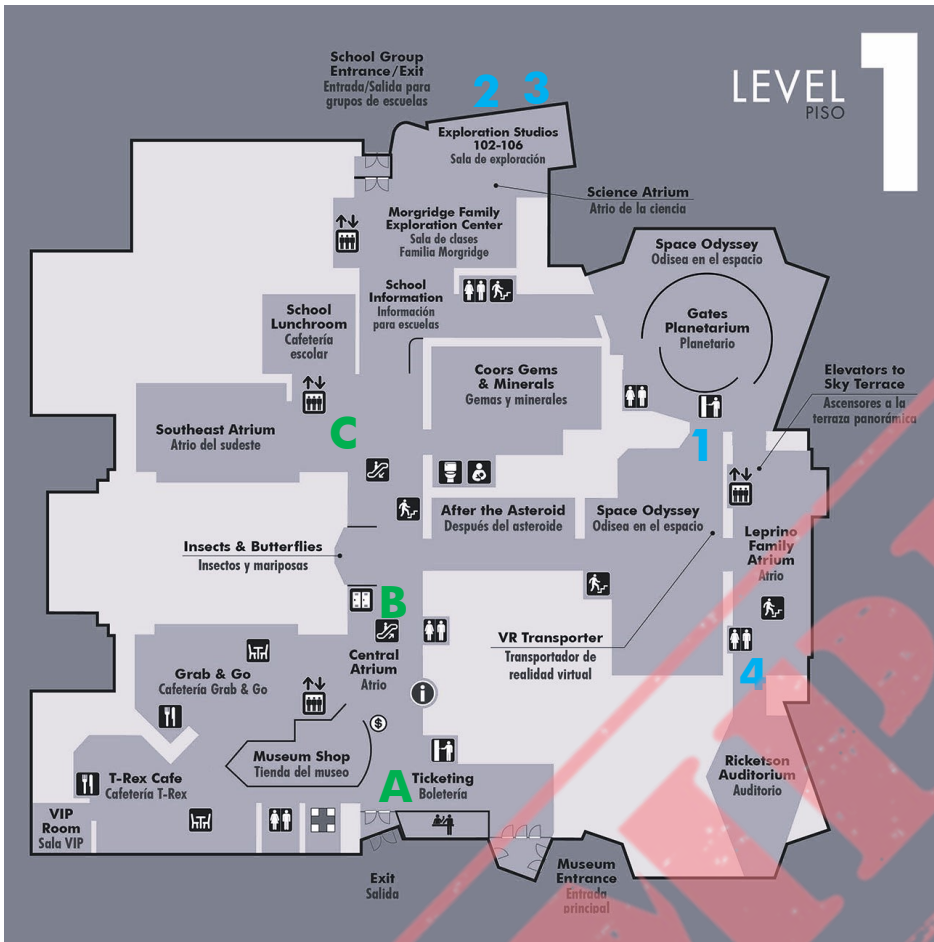

6 p.m.

Check-In – Enter through Main Entrance (North side)

- Cars should be parked in the underground parking garage or surface lot on the North side of the Museum.
- Any paperwork will be collected when all members of your party are present.
- Locate your sleep area (with help of museum staff).
- Please wait to unroll sleeping bags until later in the evening, as other campers may be walking through your sleeping area during free time.

Snack

T-Rex Deli – Meet at T.Rex Deli Seating Area

Chocolate chip cookie, milk, apple (one of each per camper)

10:50 p.m.

Night Orientation – Meet in South Atrium

11:00 p.m.

Get ready for bed

11:30 p.m.

LIGHTS OUT

Evening Maps

Level 1

Logistics:

- A. Arrival/Check-in & Departure/Check-out**
- B. Snack & Breakfast**
- C. Orientations**

Evening Activity Schedule p.5

Activities:

- #1. Gates Planetarium/Space Odyssey**
- #2. Unearth Colorado**
Exploration Studio 102
- #3. Unearth Colorado**
Exploration Studio 103
- #4. Art Station Titan**
Ricketson Auditorium

Level 2

Activities:

- #8. Heart Lab**
Health Studio 201
- #9. Heart Lab**
Health Studio 202

Sleep Areas: (Circled on the Map)

- A. Classical Conversations, Eagle**
South Pacific Islands/Australia
- B. Frisco Elementary School, Dinosaurs, Trilobite**
Edge of the Wild
- C. Havern School, Rhodochrosite**
Leprino Atrium
- D. Monarch Montessori, Aspen, Moose, Ram**
North American Wildlife/
North American Wildlife Loop
- E. St. Mary's Academy, Albatross, Bear, Polar Bear**